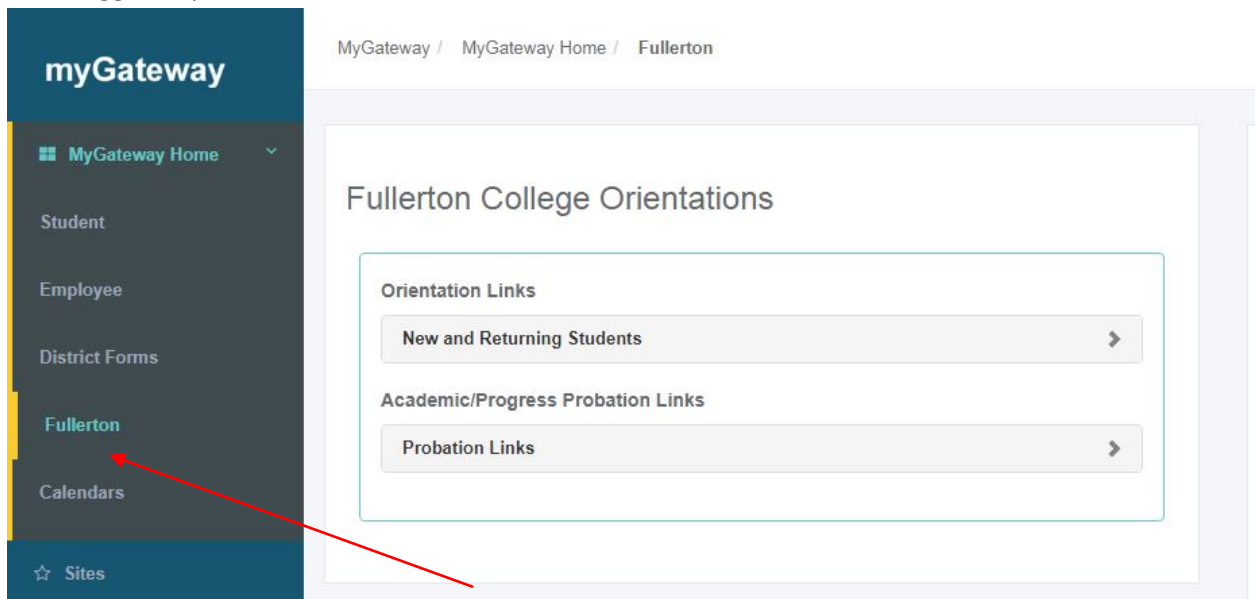

1. Please log in to MyGateway using your credentials (user name is student ID number and password is created when you submit your application)
2. Once logged in please click the Fullerton tab

3. Next click on the “New and Returning Students” link under Orientation links to access the Online Orientation